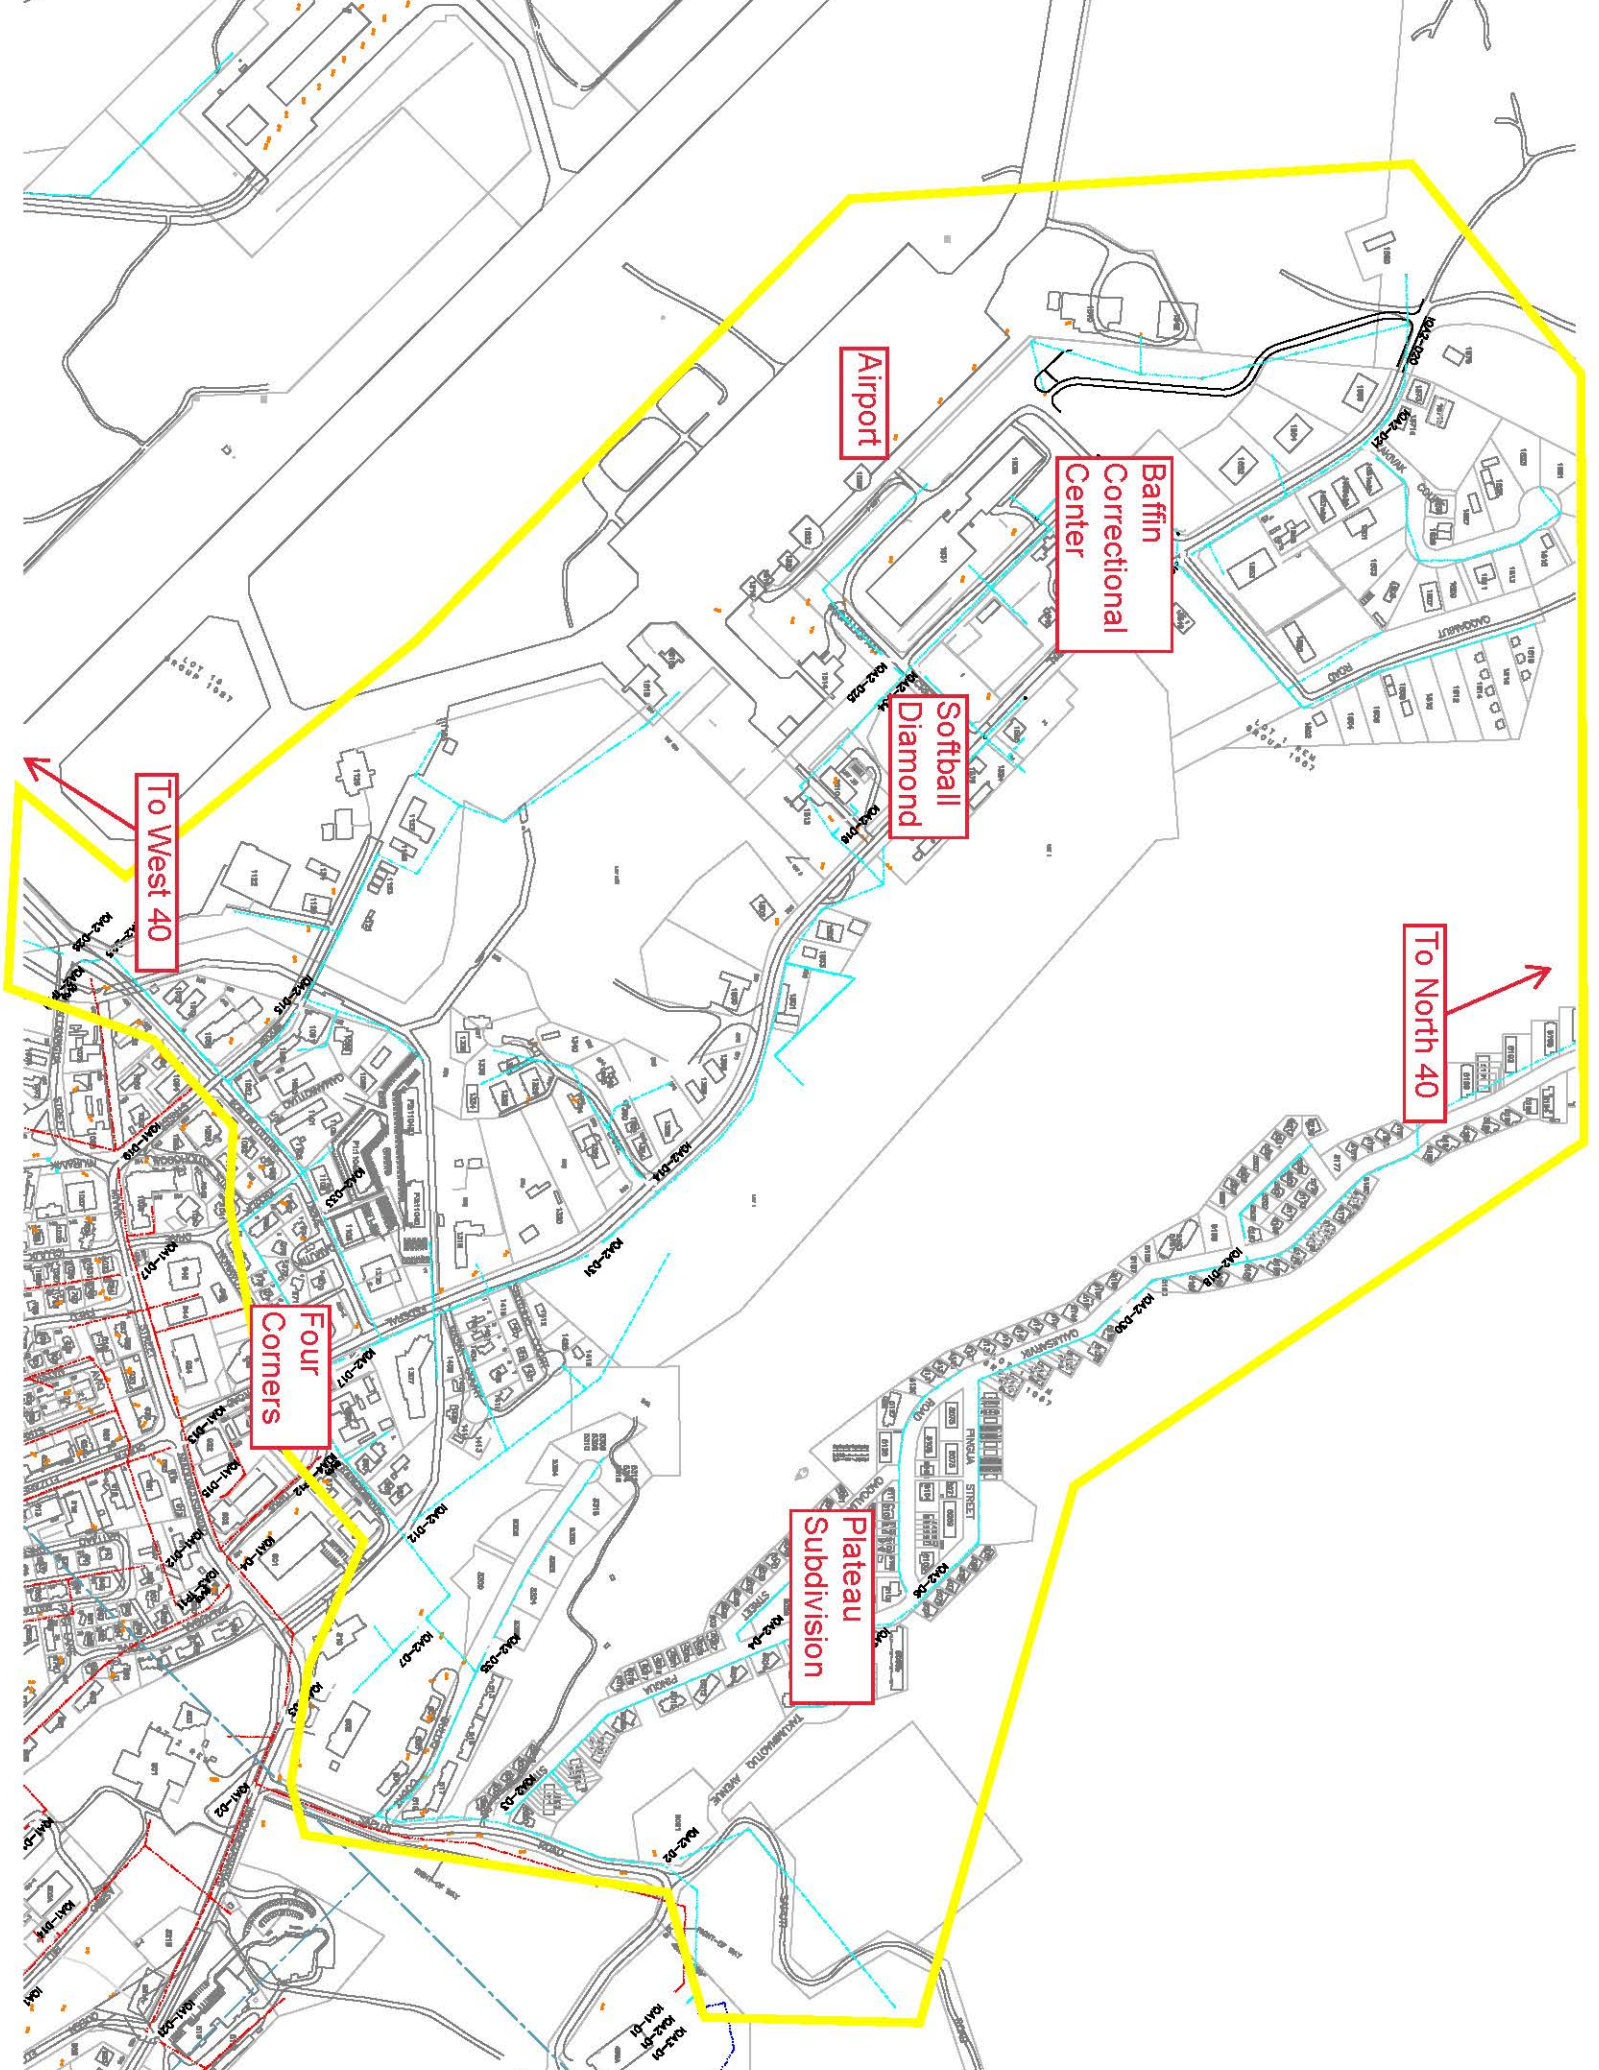

Airport

Baftin
Correctional
Center

Softball
Diamond

To North 40

To West 40

Four
Corners

Plateau
Subdivision