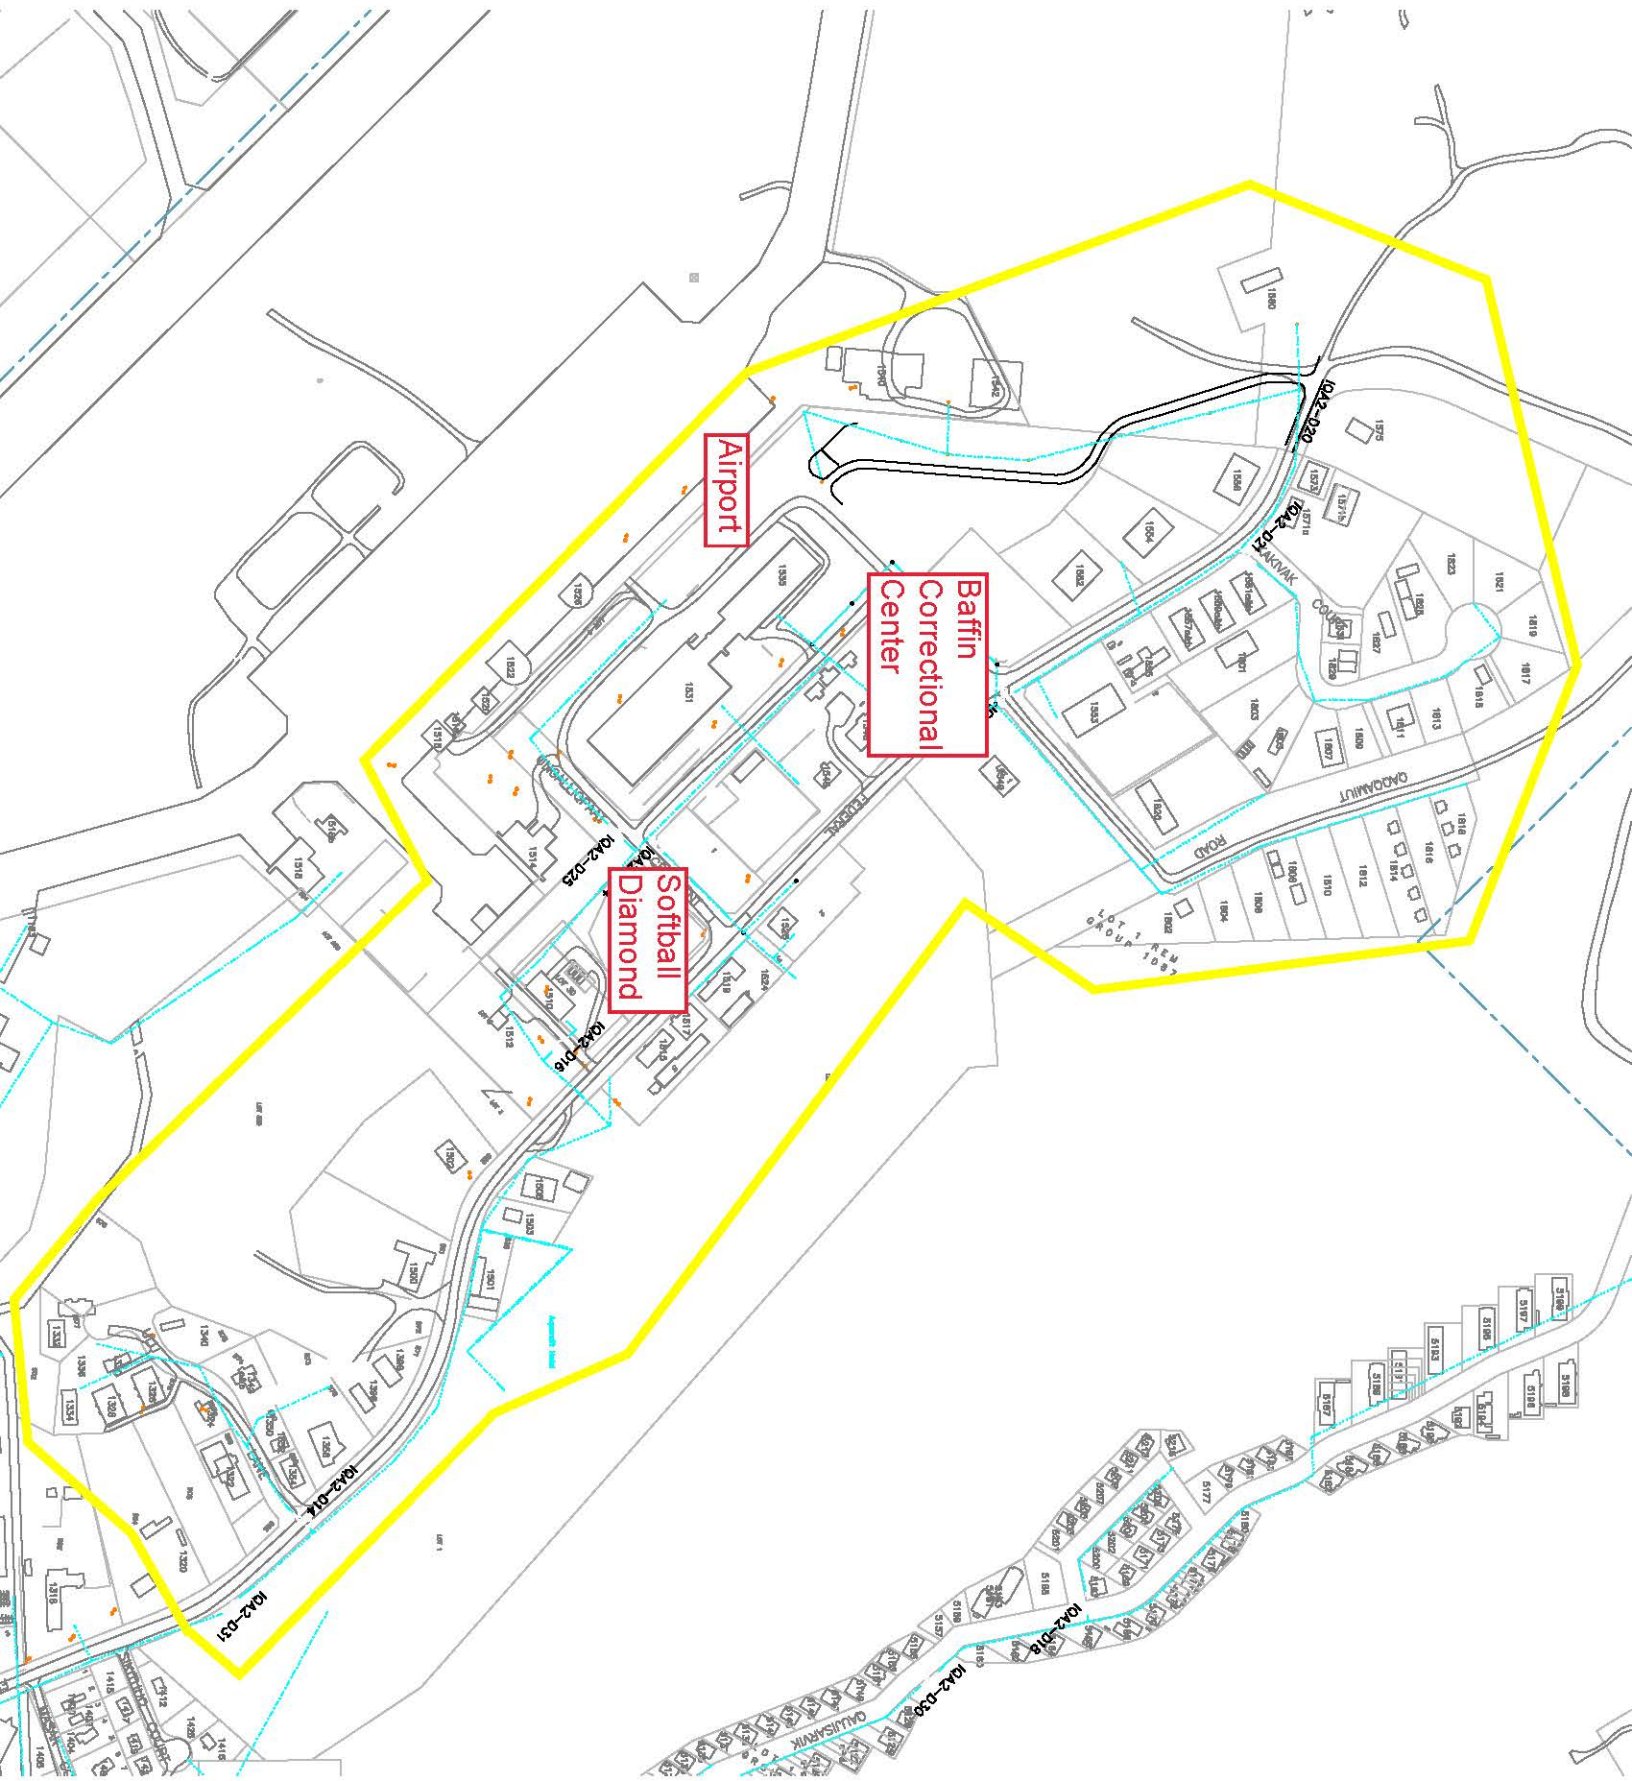

Airport

Baffin
Correctional
Center

Softball
Diamond

1042-031

1042-014

1042-025

1042-016

1042-018

1042-030

1042-020

1042-021

DADQAMUIT ROAD

KAKNAK

QAMISARNIK