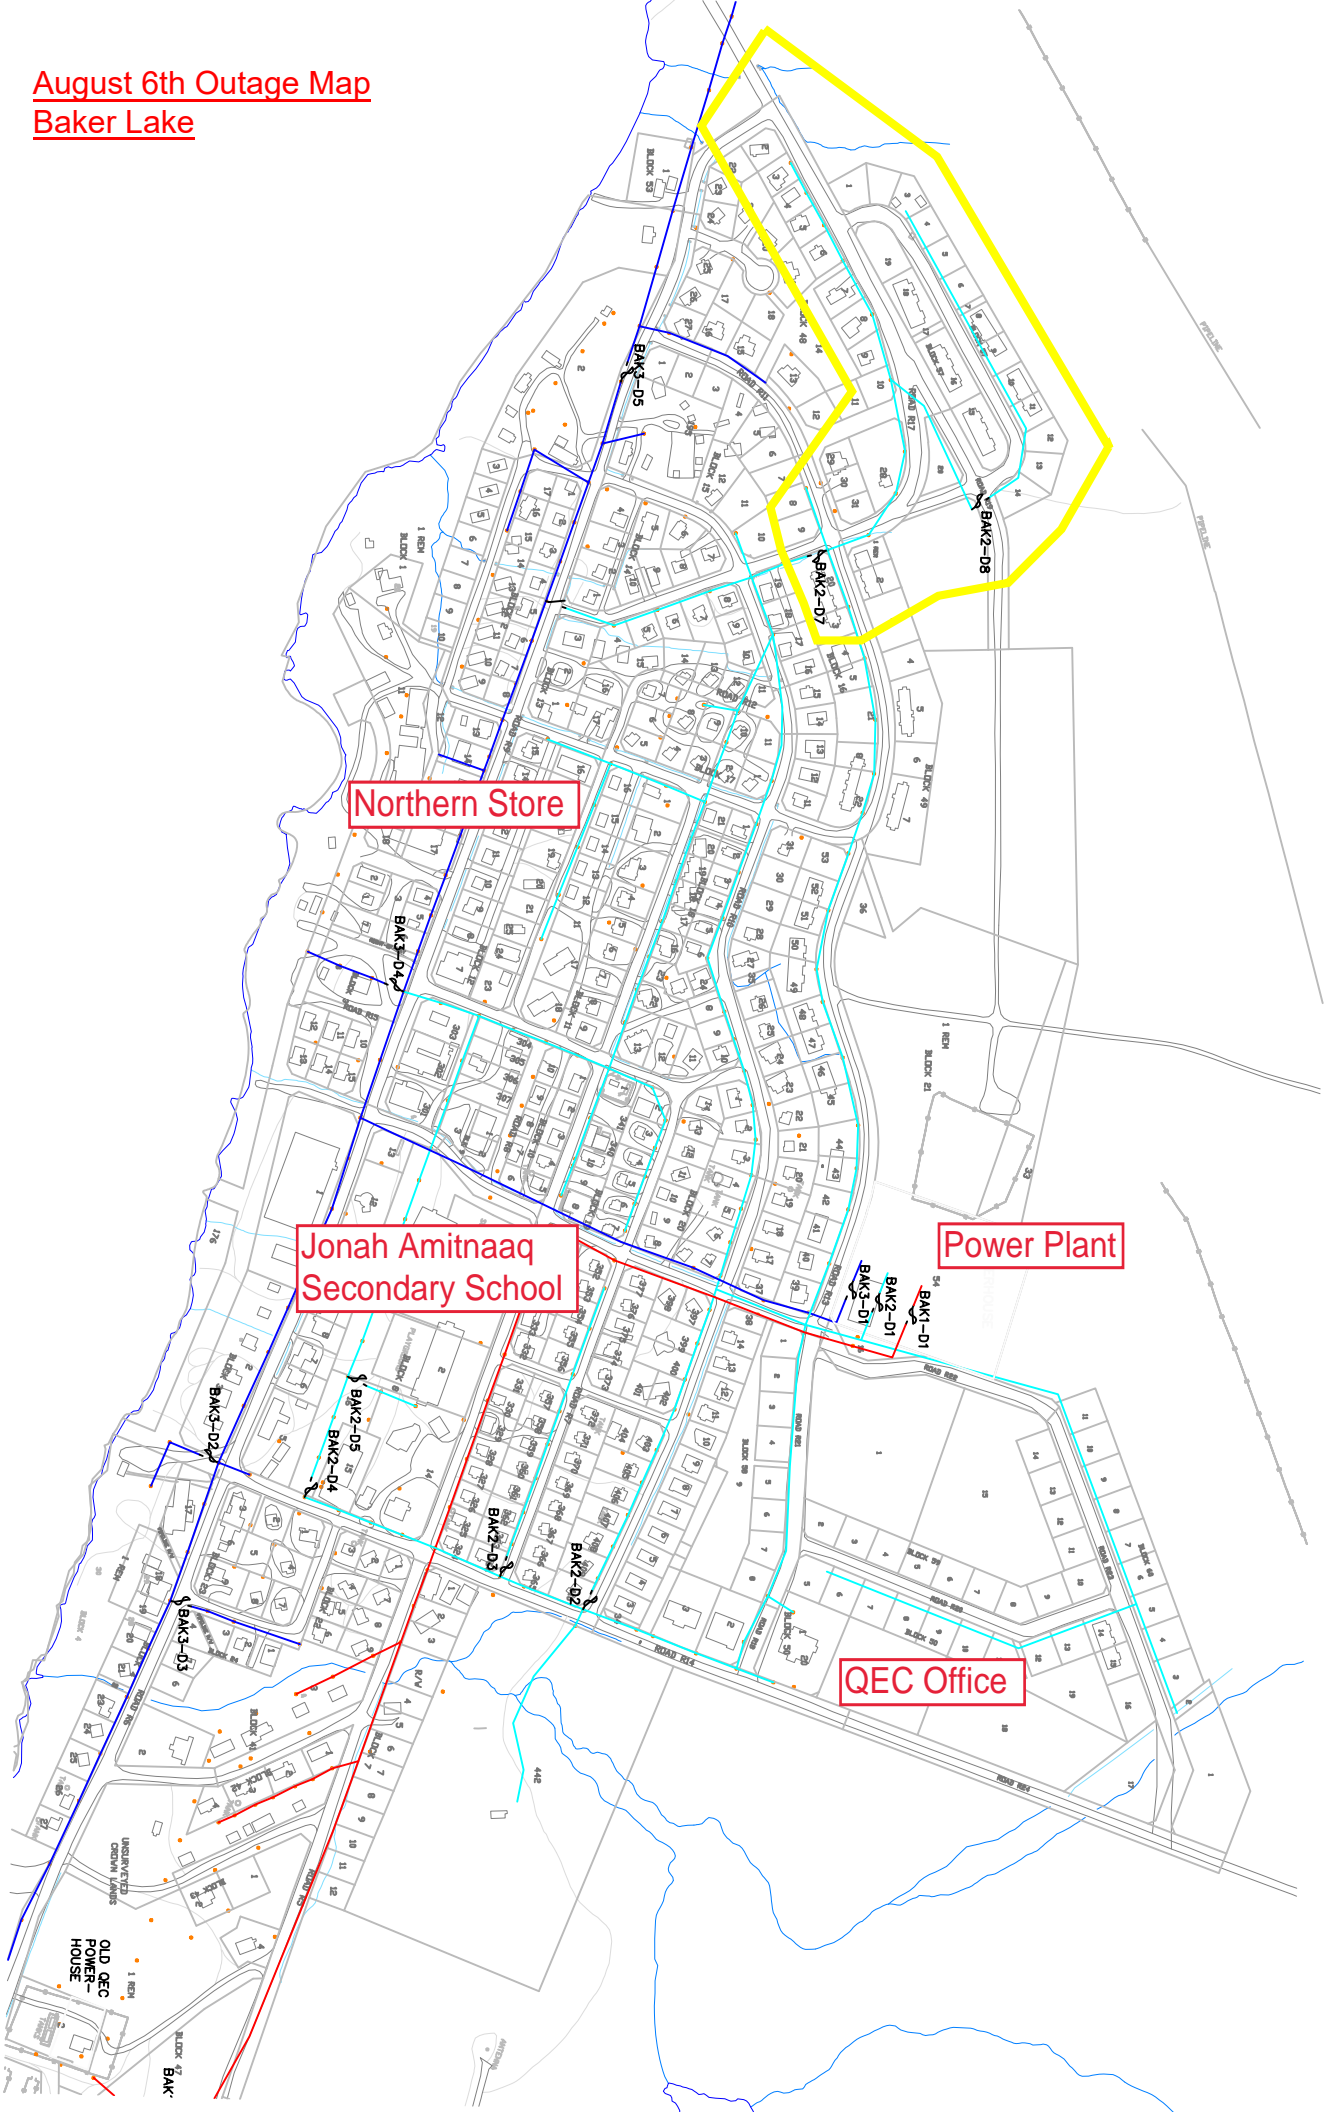

AUGUST 5th Outage Map:
Baker Lake

August 6th Outage Map
Baker Lake

Northern Store

Jonah Amitnaq
Secondary School

Power Plant

QEC Office

OLD QEC
POWER
HOUSE