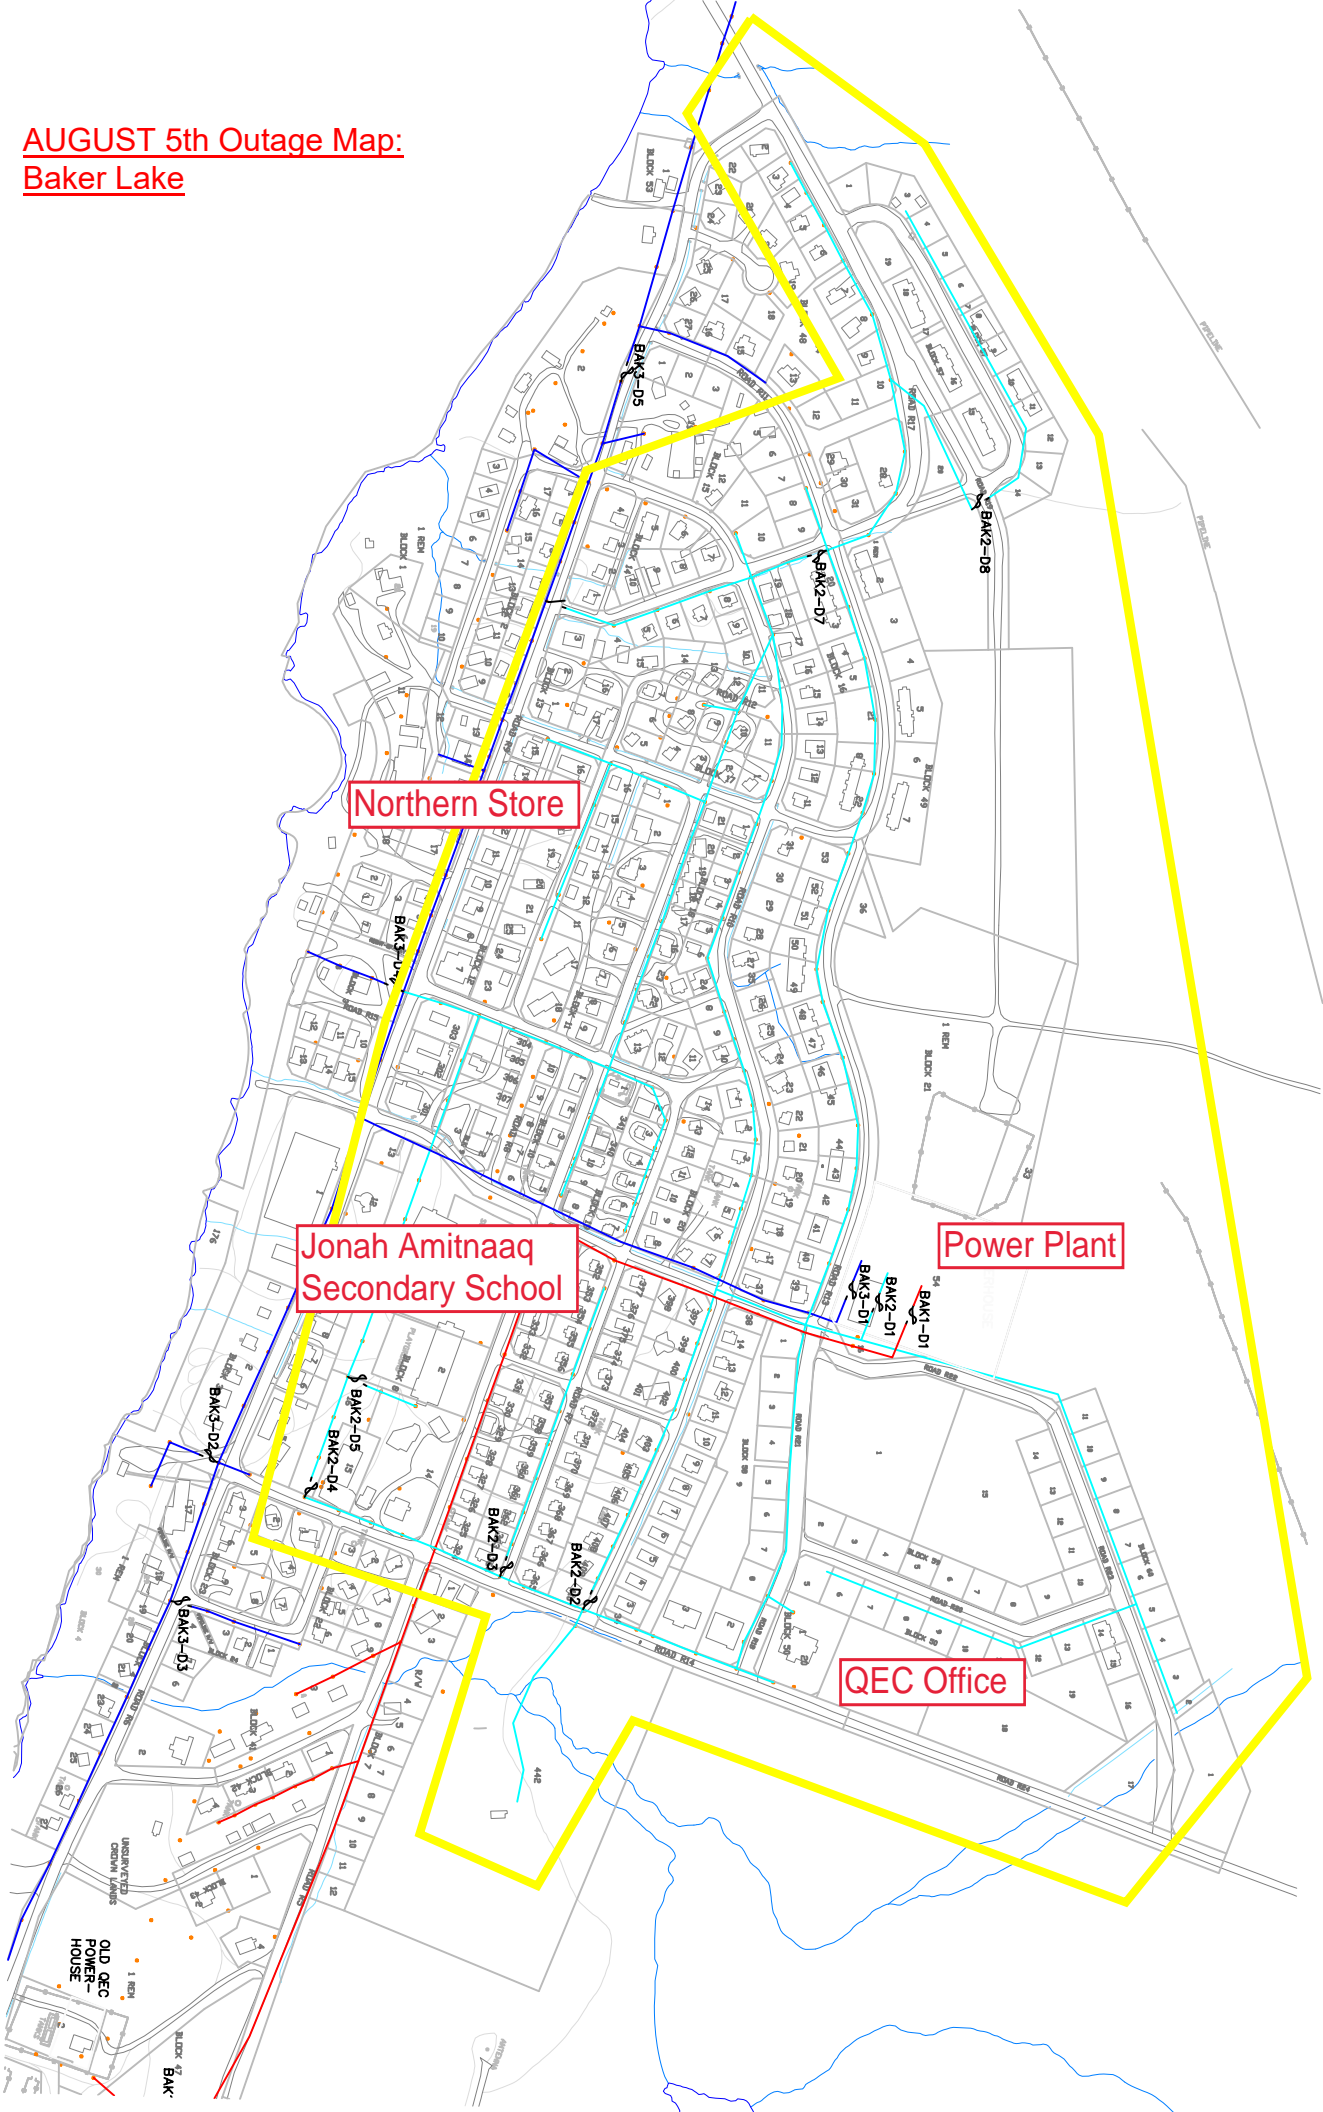

AUGUST 5th Outage Map:
Baker Lake

August 6th Outage Map
Baker Lake

Northern Store

Jonah Amitnaq
Secondary School

Power Plant

QEC Office

OLD QEC
POWER
HOUSE