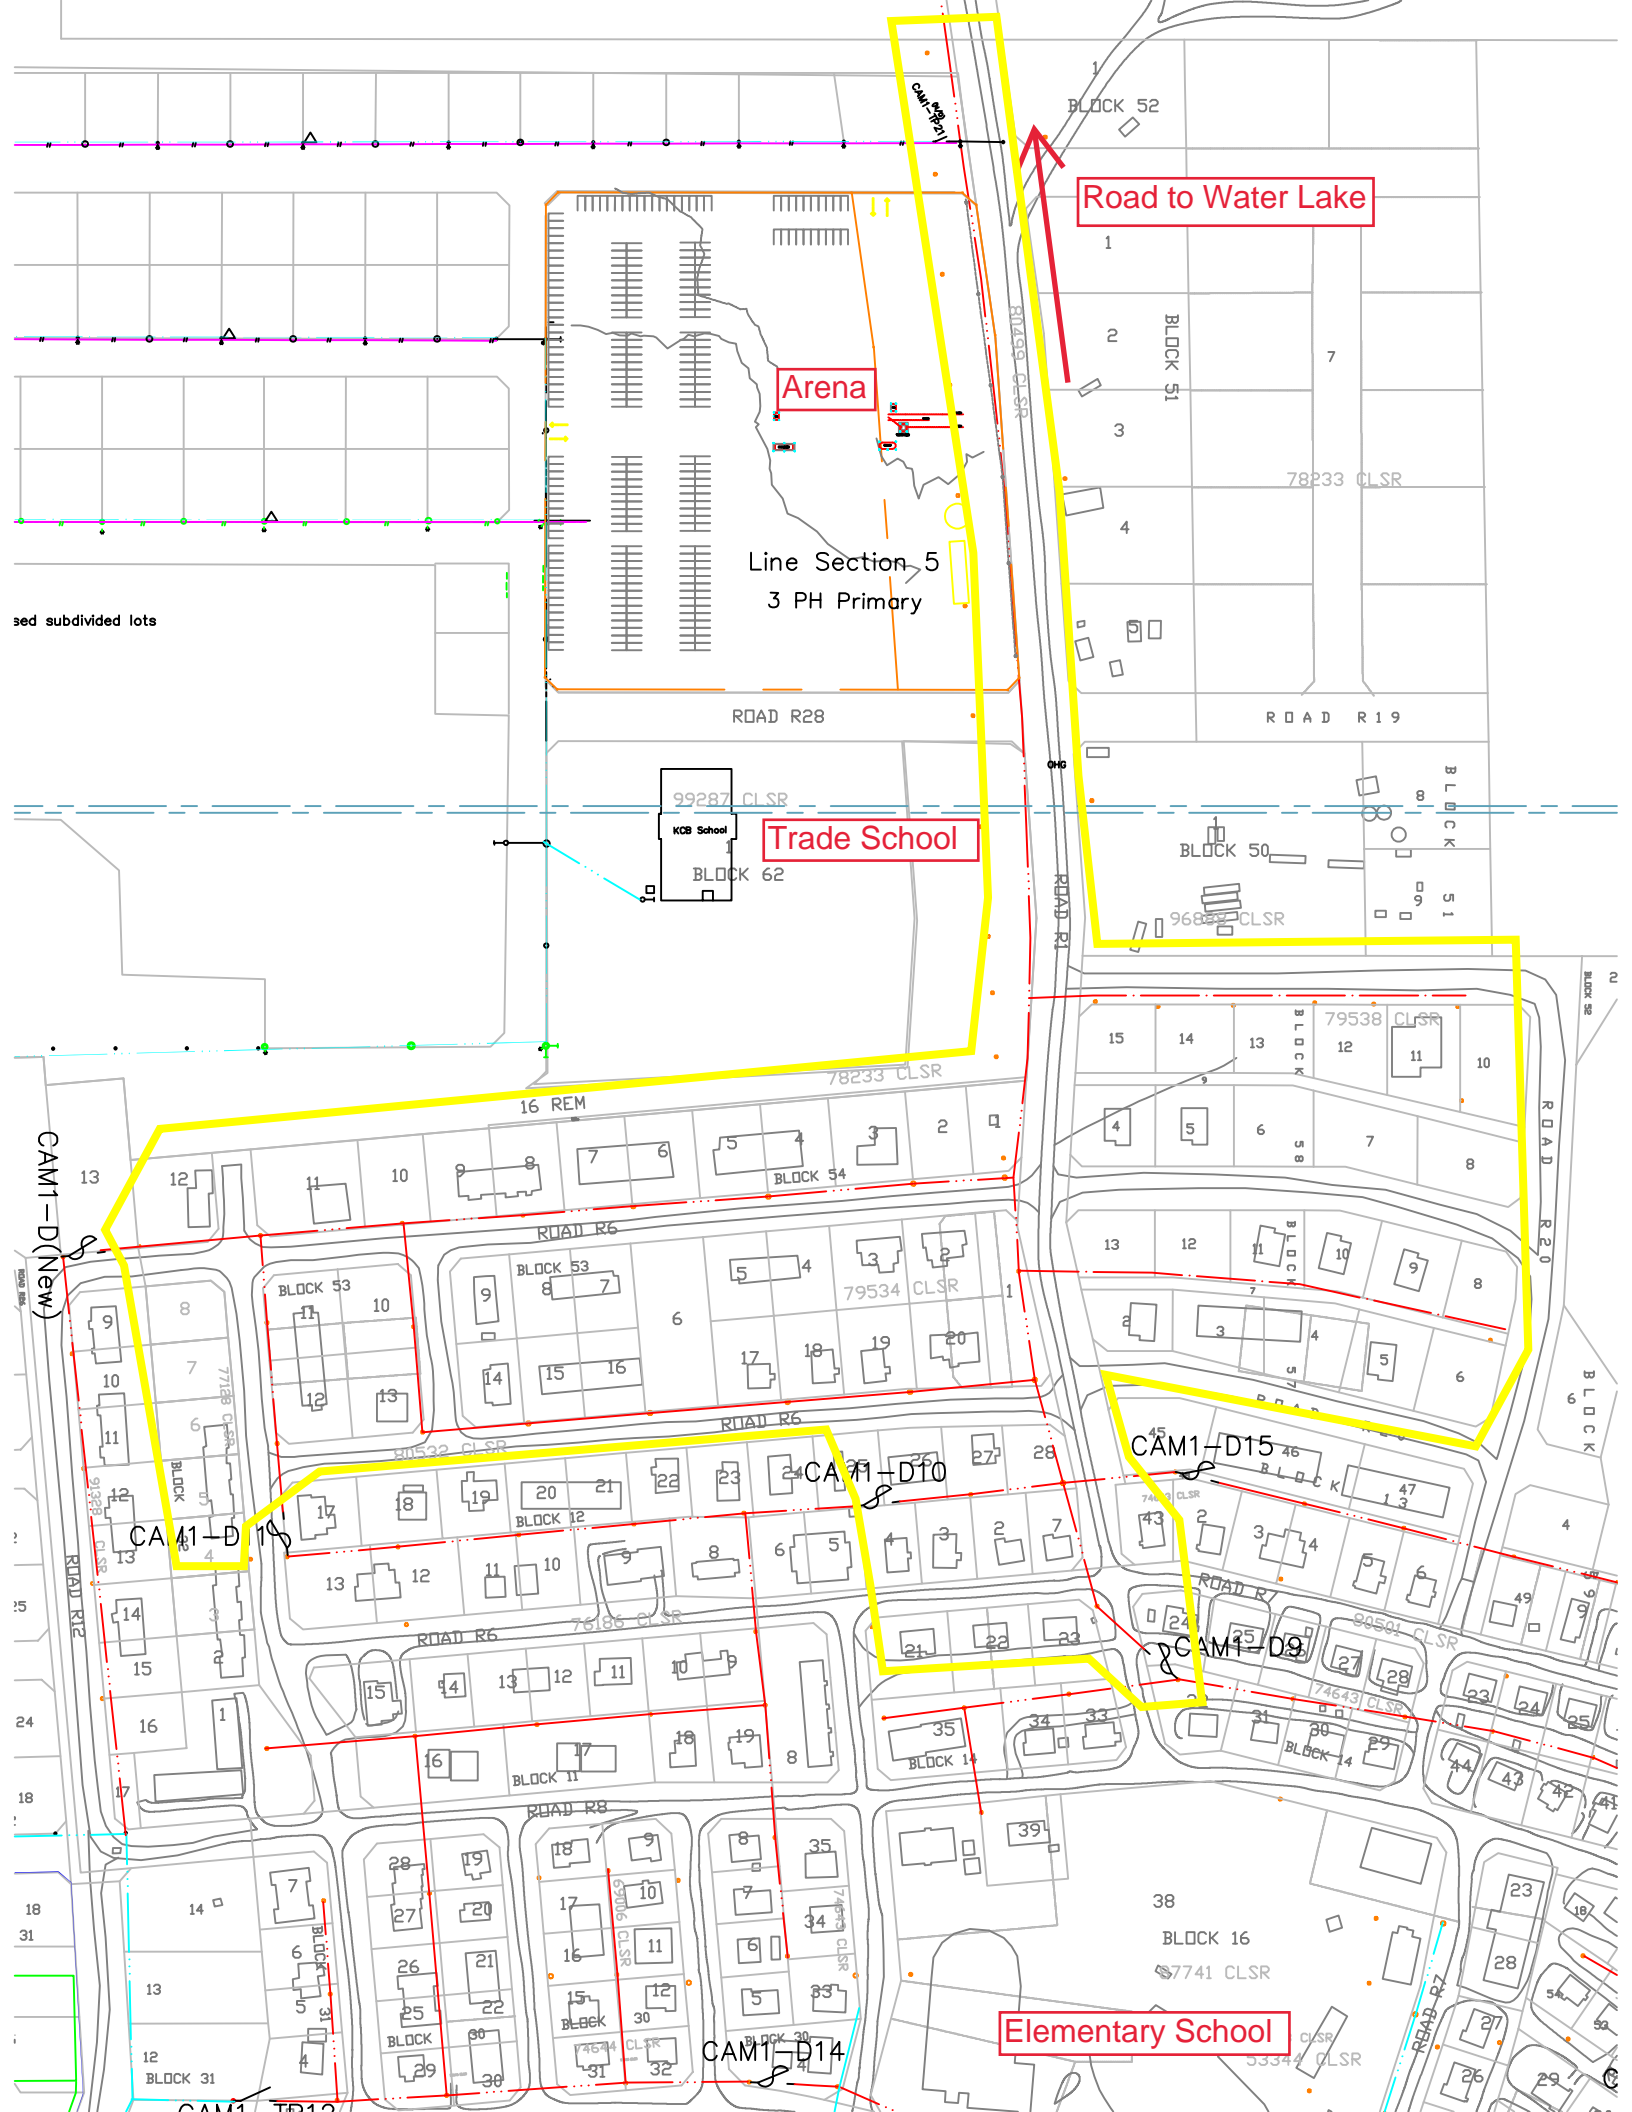

ᐃᖃᑦᑕᑦᑭᑦᑭᑦ

30 ᑕᑦᑭᑦᑭᑦ

ᖃᑦᑕᑦᑭᑦ ᑕᑦᑭᑦᑭᑦᑭᑦᑭᑦ ᑕᑦᑭᑦᑭᑦ (QEC) ᖃᑦᑕᑦᑭᑦᑭᑦᑭᑦᑭᑦ ᐃᖃᑦᑕᑦᑭᑦᑭᑦᑭᑦ
 ᖃᑦᑭᑦᑭᑦᑭᑦᑭᑦᑭᑦ ᖃᑦᑭᑦᑭᑦᑭᑦᑭᑦᑭᑦ, ᐃᑕᑦᑭᑦ 5-ᑦ, 8-ᑦ ᑕᑦᑭᑦᑭᑦ 12-ᑦ (ᑭᑦᑭᑦᑭᑦ
 ᑦᑭᑦᑭᑦᑭᑦᑭᑦ). ᖃᑦᑭᑦᑭᑦᑭᑦᑭᑦᑭᑦ ᖃᑦᑭᑦᑭᑦᑭᑦᑭᑦ ᑭᑦᑭᑦᑭᑦᑭᑦᑭᑦ ᑕᑦᑭᑦᑭᑦ.

ᑕᑦᑭᑦᑭᑦ ᖃᑦᑭᑦᑭᑦᑭᑦᑭᑦᑭᑦ ᑕᑦᑭᑦᑭᑦᑭᑦᑭᑦᑭᑦᑭᑦ ᐃᑕᑦᑭᑦᑭᑦᑭᑦᑭᑦᑭᑦᑭᑦ ᑭᑦᑭᑦᑭᑦ ᐃᑦᑕᑦᑭᑦᑭᑦᑭᑦᑭᑦ
 ᐱᑦᑕᑦᑭᑦᑭᑦᑭᑦᑭᑦᑭᑦᑭᑦ ᑕᑦᑭᑦᑭᑦᑭᑦᑭᑦᑭᑦᑭᑦ ᑕᑦᑭᑦᑭᑦᑭᑦᑭᑦᑭᑦᑭᑦᑭᑦᑭᑦᑭᑦ.

Road to Water Lake

Arena

Line Section 5
3 PH Primary

Trade School

Elementary School

CAM1-D(New)

CAM1-D15

CAM1-D10